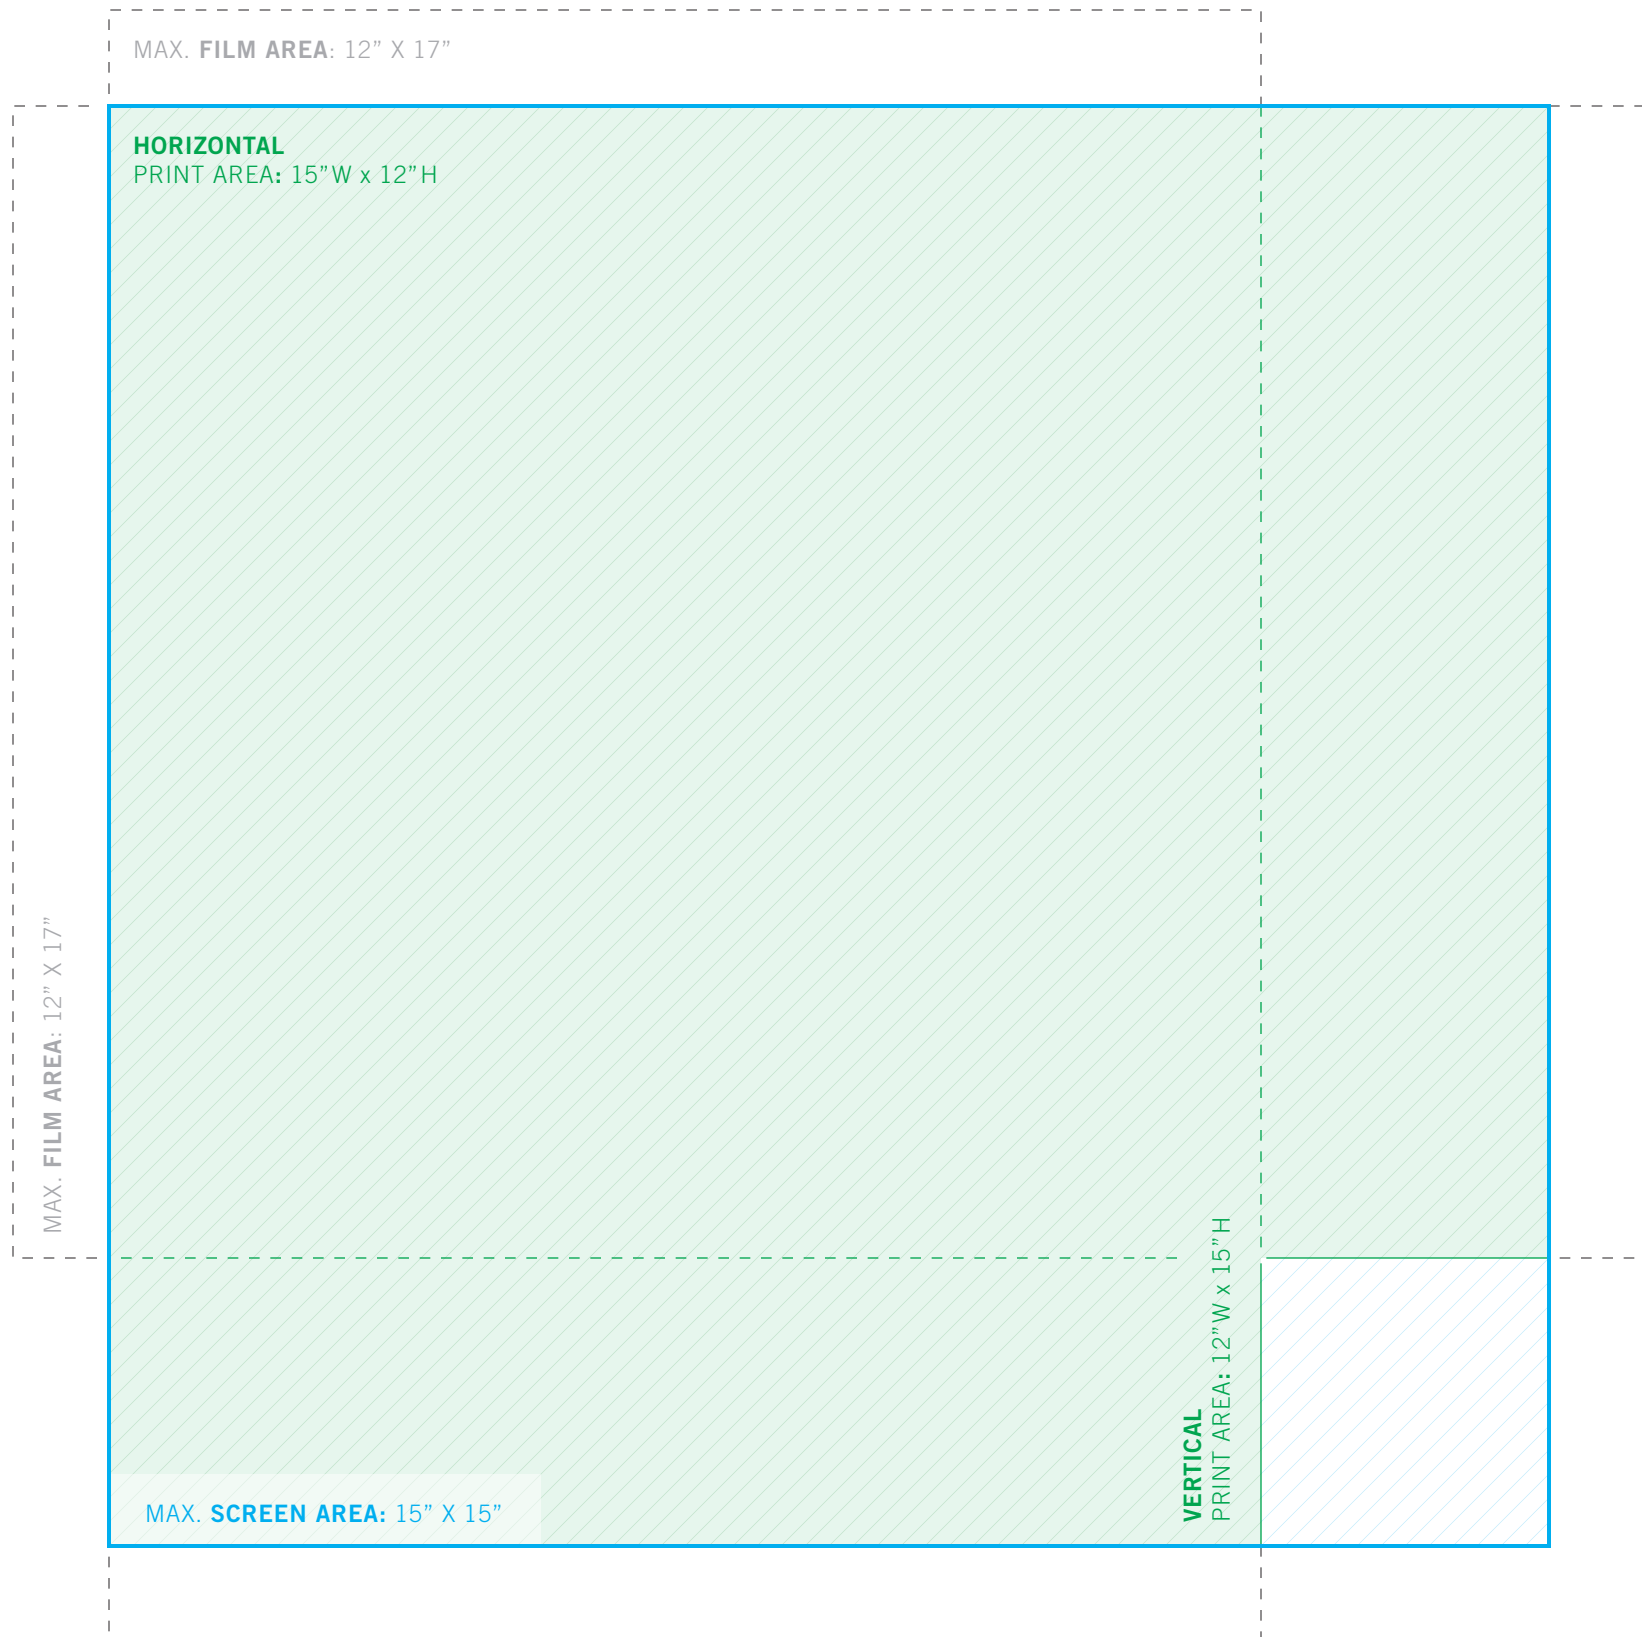

## Printable Area | With Underbase

**Applicable to:** Dark colored shirts w/ an opaque imprint  
Dark colored shirts w/ a CMYK (4-color process) imprint  
Any Multi-color design; Any shirt using a Metallic Ink

**FOR OVERSIZED & SPECIALTY PRINTS** please contact us directly: 919.286.7110 / [info@adspicepromo.com](mailto:info@adspicepromo.com)

**Printable Area** | No Underbase

**Applicable to:** Light colored shirts w/ an opaque imprint  
Dark shirts w/ a translucent, muted, or 'faded' imprint  
Any 1-color design using White/Off-White, Black, or Navy Ink