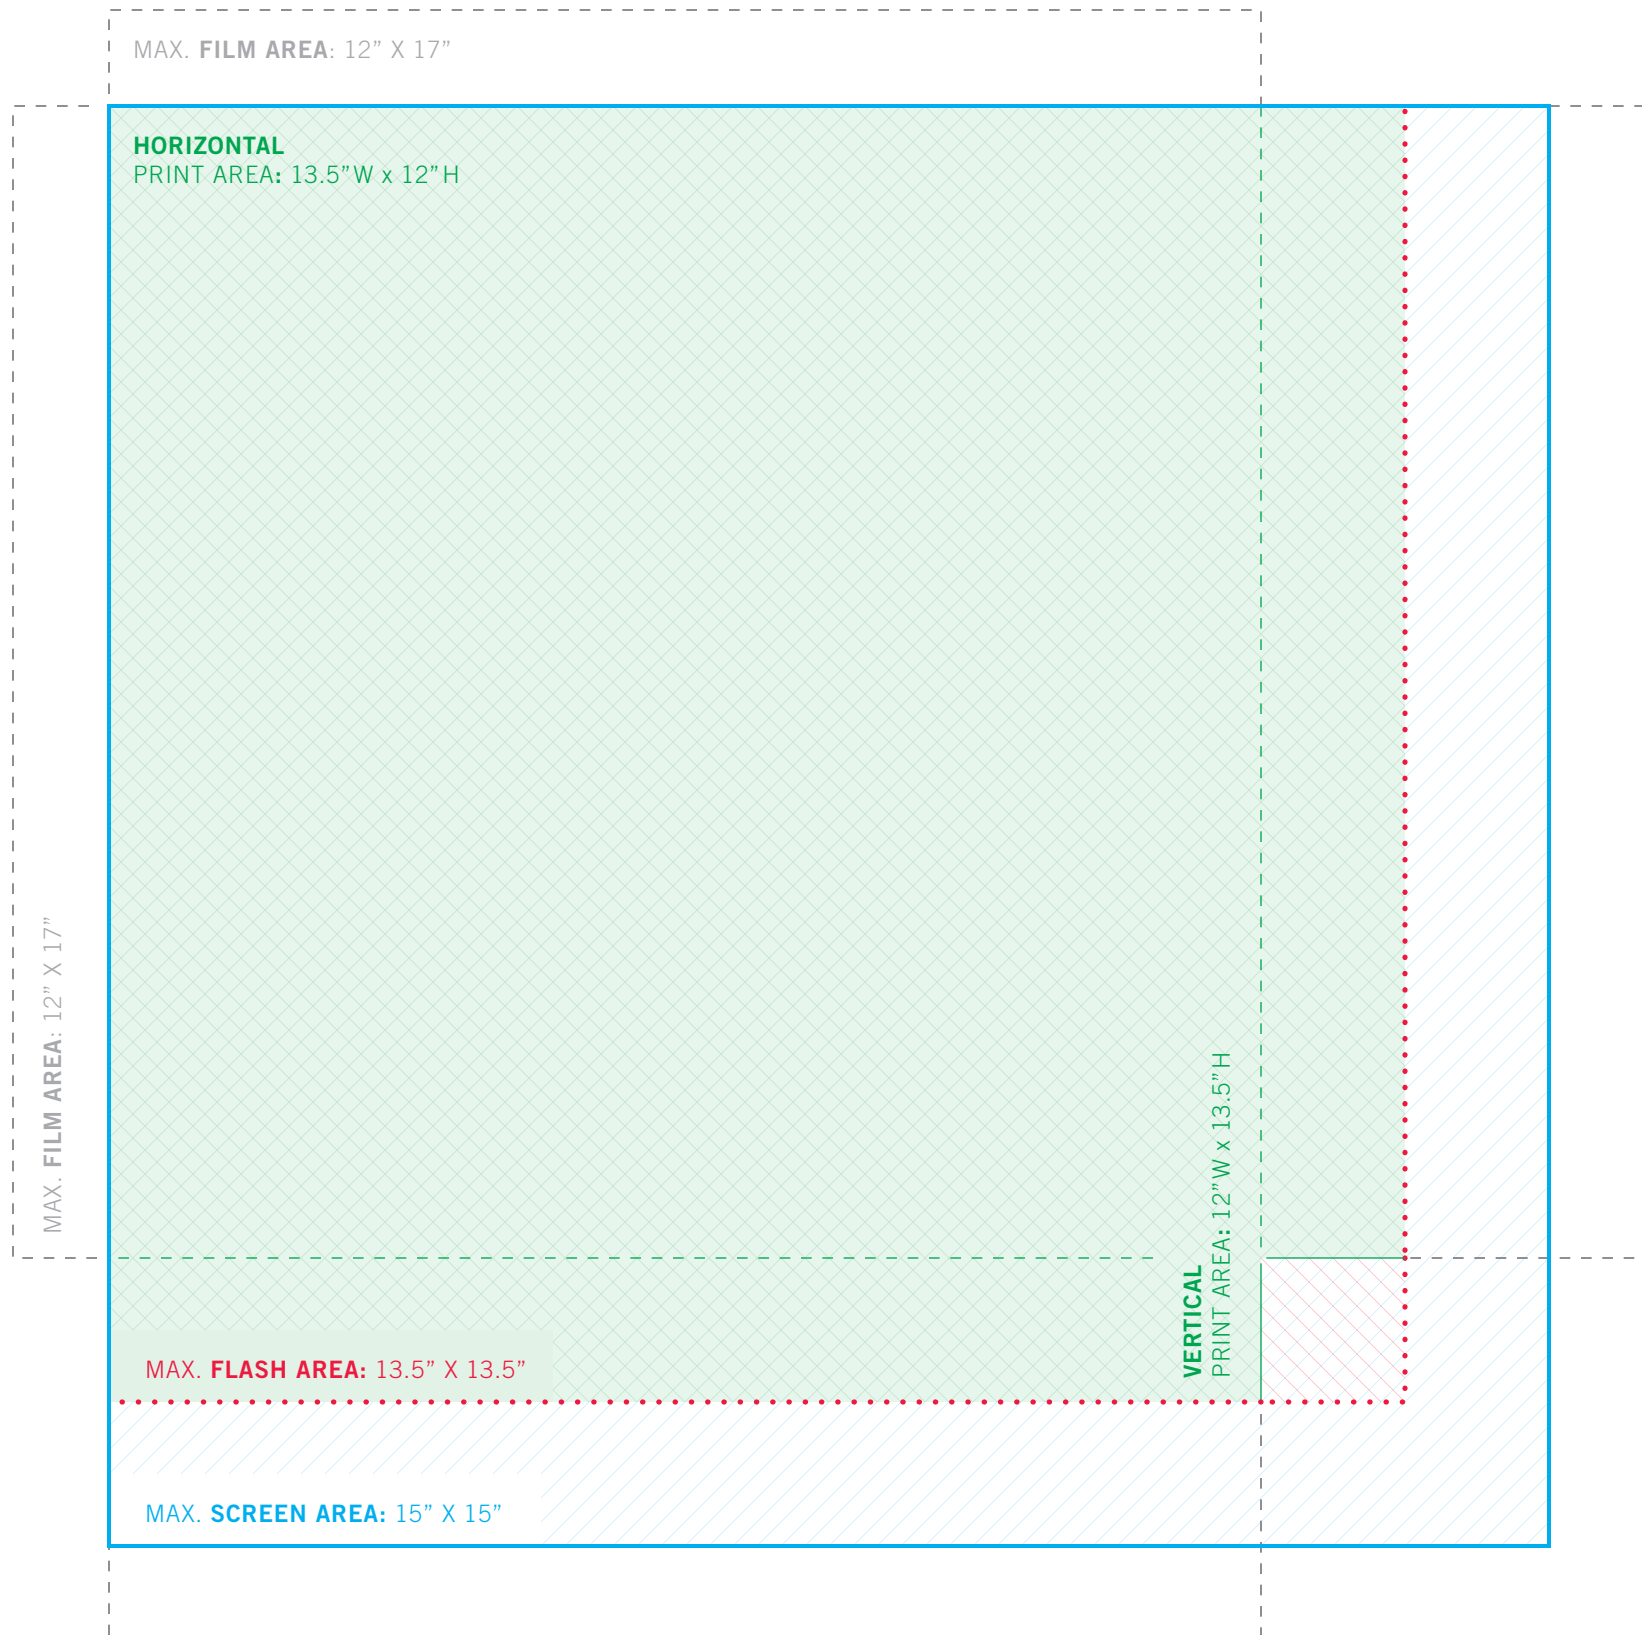

## Printable Area | With Underbase

**Applicable to:** Dark colored shirts w/ an opaque imprint  
Dark colored shirts w/ a CMYK (4-color process) imprint  
Any Multi-color design; Any shirt using a Metallic Ink

**FOR OVERSIZED & SPECIALTY PRINTS** please contact us directly: 919.286.7110 / [info@adspicepromo.com](mailto:info@adspicepromo.com)

**Printable Area** | No Underbase

**Applicable to:** Light colored shirts w/ an opaque imprint  
Dark shirts w/ a translucent, muted, or 'faded' imprint  
Any 1-color design using White/Off-White, Black, or Navy Ink